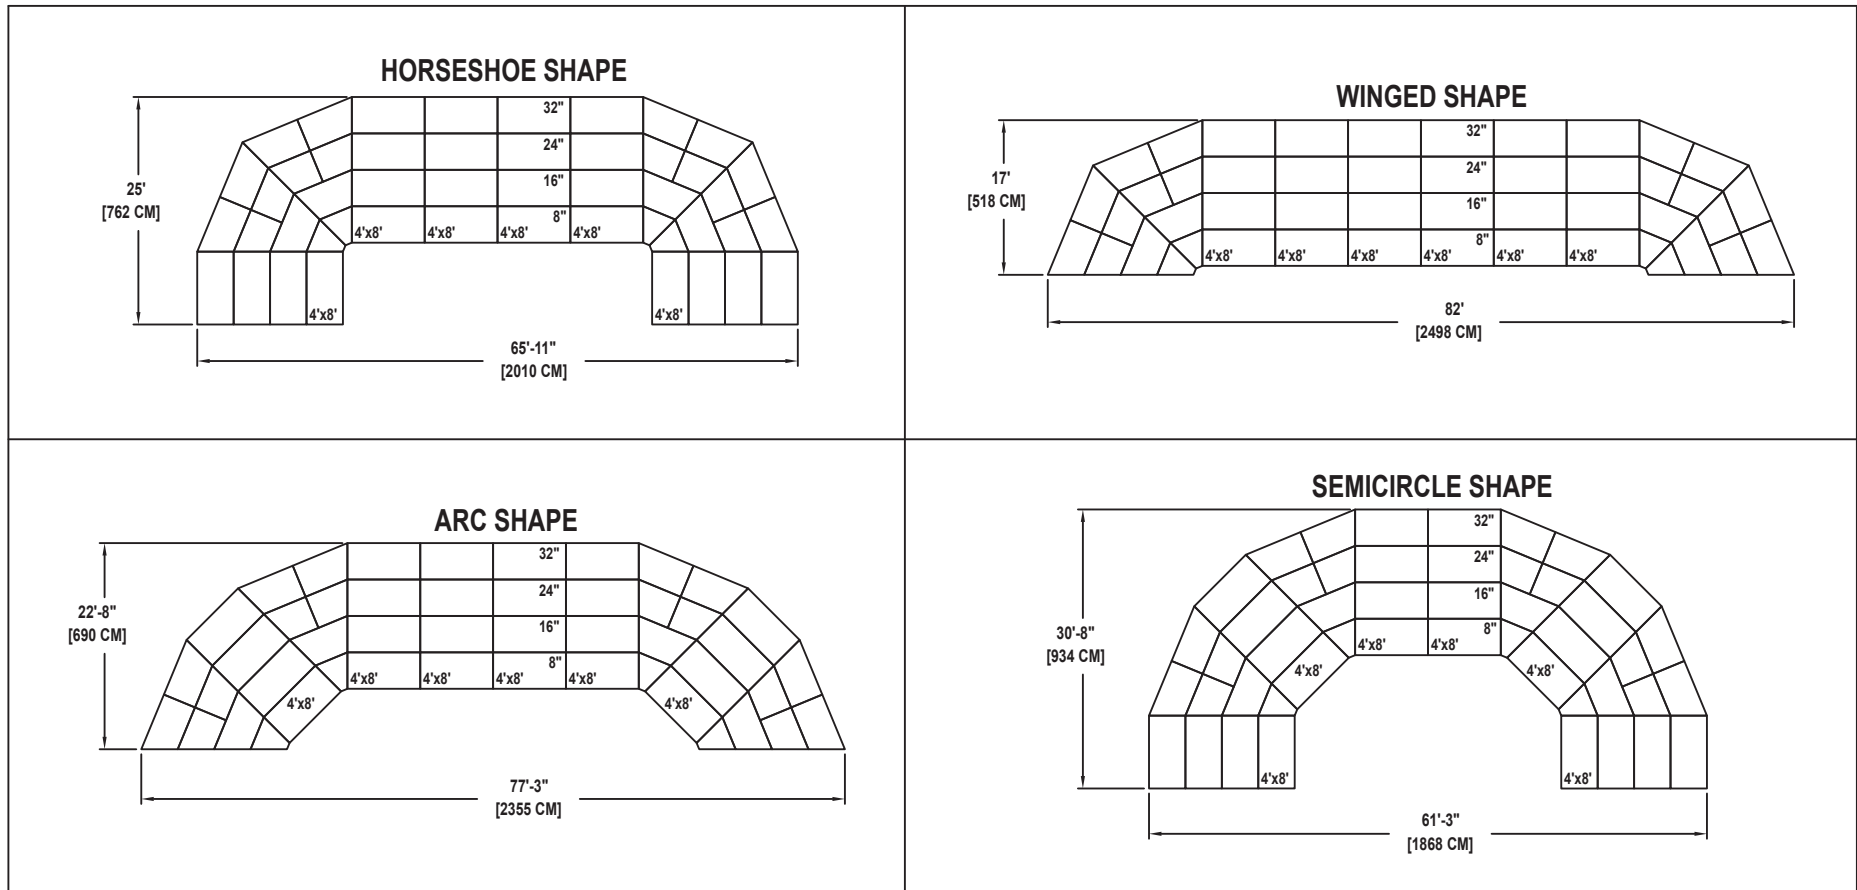

# SEATED BAND / ORCHESTRA RISER SET

NO. 1005

SEATING CAPACITY NOT USING THE FLOOR, 100.

SEATING CAPACITY WITH ONE ROW ON THE FLOOR, 118.

SEATING CAPACITY IS BASED ON 32" CHAIR SPACING.

C O R P O R A T I O N

Drawing 100A309\_C  
Sheet 36 of 40